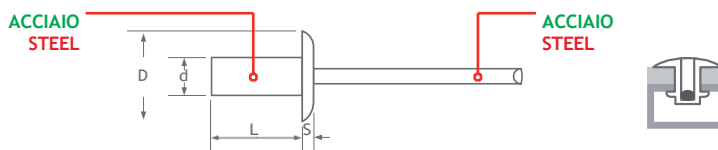

Stagni
Sealed

ACCIAIO / ACCIAIO - Testa Larga
STEEL / STEEL - Large Head

d mm.	L mm.	Codice Code	mm.	mm.	D mm.	S mm.			
3,2	8	BR0363208	1,5 - 3,0	ø 3,3	10,0	1,0	1300	1150	5.000
	10	BR0363210	3,0 - 5,0						5.000
	12	BR0363212	5,0 - 6,5						2.500

d mm.	L mm.	Codice Code	mm.	mm.	D mm.	S mm.			
4,0	8	BR0364008	1,5 - 3,0	ø 4,1	12,0	1,2	1550	1700	2.500
	10	BR0364010	3,0 - 5,0						2.500
	12	BR0364012	5,0 - 6,5						2.500
	16	BR0364016	9,0 - 10,5						2.500

d mm.	L mm.	Codice Code	mm.	mm.	D mm.	S mm.			
4,8	8	BR0364808	0,5 - 3,0	ø 4,9	14,0	1,4	2800	2400	4.000
	10	BR0364810	3,0 - 5,0						2.500
	12	BR0364812	5,0 - 6,5						2.500
	16	BR0364816	7,5 - 11,5						2.500